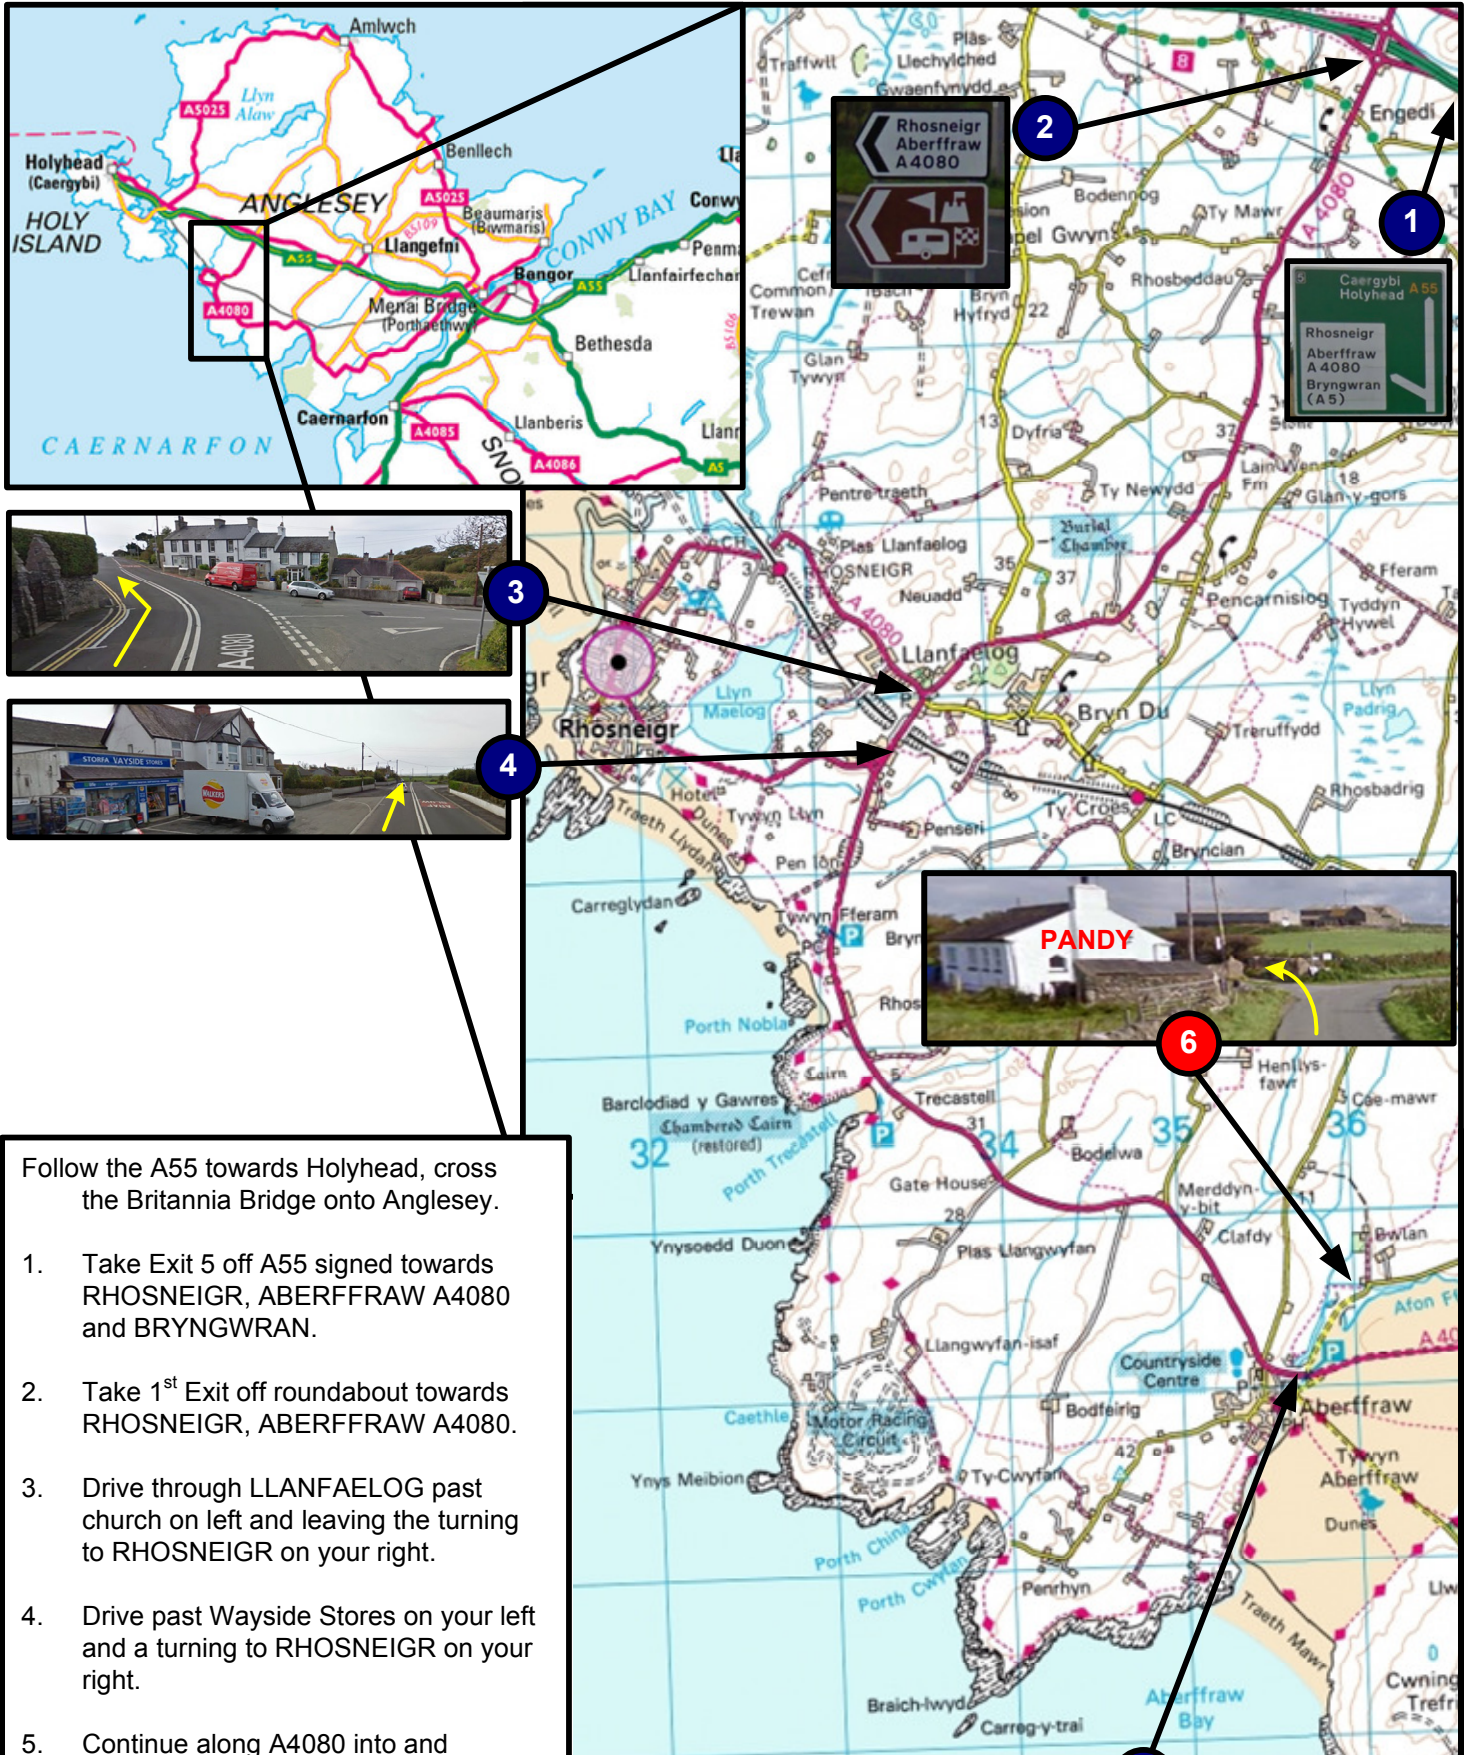

DIRECTIONS TO PANDY, ABERFFRAW, ANGLESEY

Follow the A55 towards Holyhead, cross the Britannia Bridge onto Anglesey.

1. Take Exit 5 off A55 signed towards RHOSNEIGR, ABERFFRAW A4080 and BRYNGWRAN.
2. Take 1st Exit off roundabout towards RHOSNEIGR, ABERFFRAW A4080.
3. Drive through LLANFAELOG past church on left and leaving the turning to RHOSNEIGR on your right.
4. Drive past Wayside Stores on your left and a turning to RHOSNEIGR on your right.
5. Continue along A4080 into and through ABERFFRAW. Cross the bridge over the River Ffraw. Turn left just after national speed limit signs. If you go down a long straight road with sand dunes on either side you have missed the turning.
6. Turn LEFT, park in front of house