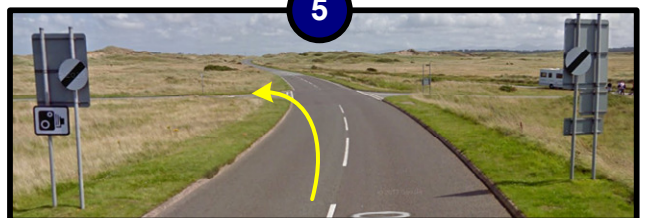

DIRECTIONS TO PANDY, ABERFFRAW, ANGLESEY

Follow the A55 towards Holyhead, cross the Britannia Bridge onto Anglesey.

1. Take Exit 5 off A55 signed towards RHOSNEIGR, ABERFFRAW A4080 and BRYNGWRAN.
2. Take 1st Exit off roundabout towards RHOSNEIGR, ABERFFRAW A4080.
3. Drive through LLANFAELOG past church on left and leaving the turning to RHOSNEIGR on your right.
4. Drive past Wayside Stores on your left and a turning to RHOSNEIGR on your right.
5. Continue along A4080 into and through ABERFFRAW. Cross the bridge over the River Ffraw. Turn left just after national speed limit signs. If you go down a long straight road with sand dunes on either side you have missed the turning.
6. Turn LEFT, park in front of house